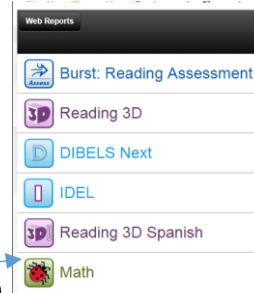

Mclass Math- Benchmarking

1. Go to <https://mclass.amplify.com/assessment>
2. Log in with your username and password

3. On the main screen click on the icon Math
4. Click on the student you want to assess
5. All students will be given the Screening