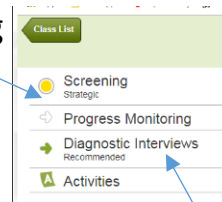

6. All students that are Red or Yellow will be given the Diagnostic Interviews